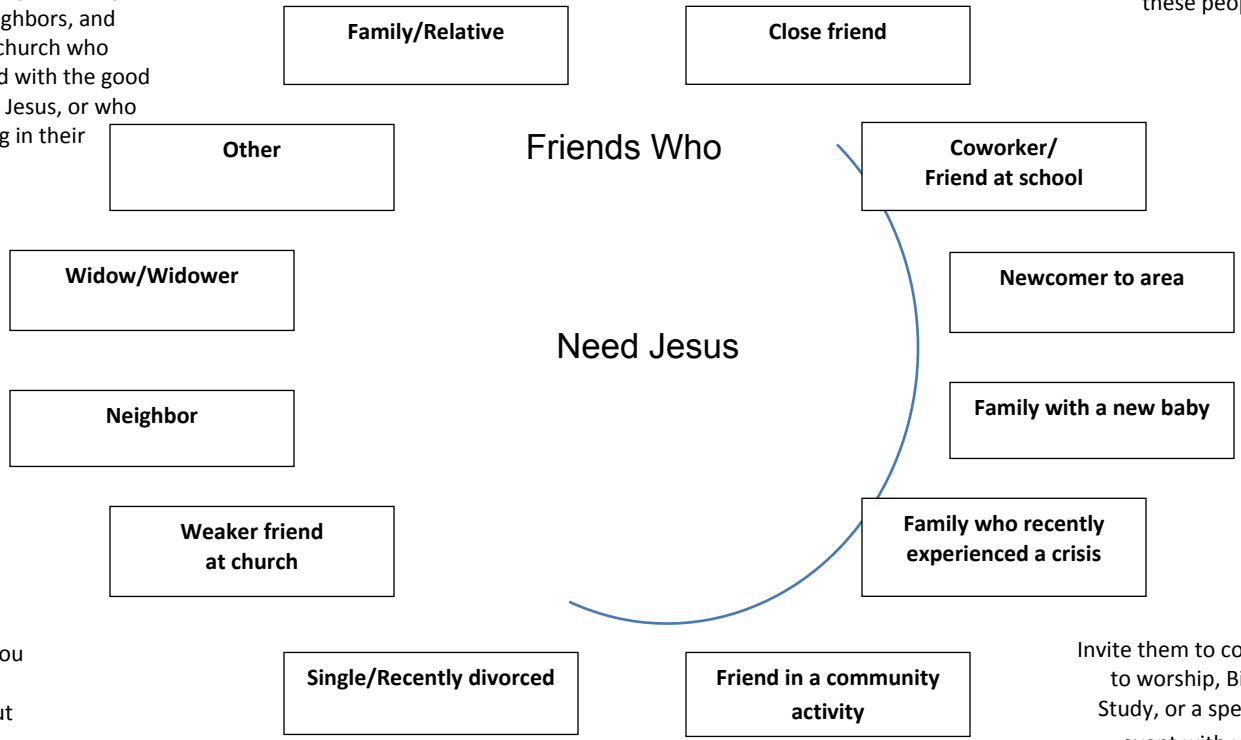

Focus on FRANS (Friends, Relatives, Acquaintances, Neighbors & Straying Members) Outreach / In-Reach

Identify people from among your circle of friends, relatives, acquaintances, neighbors, and weaker friends at church who need to be reached with the good news of our Savior Jesus, or who need strengthening in their faith.

Pray for these people.

Ask God to give you opportunities to talk to them about Jesus.

Invite them to come to worship, Bible Study, or a special event with you.